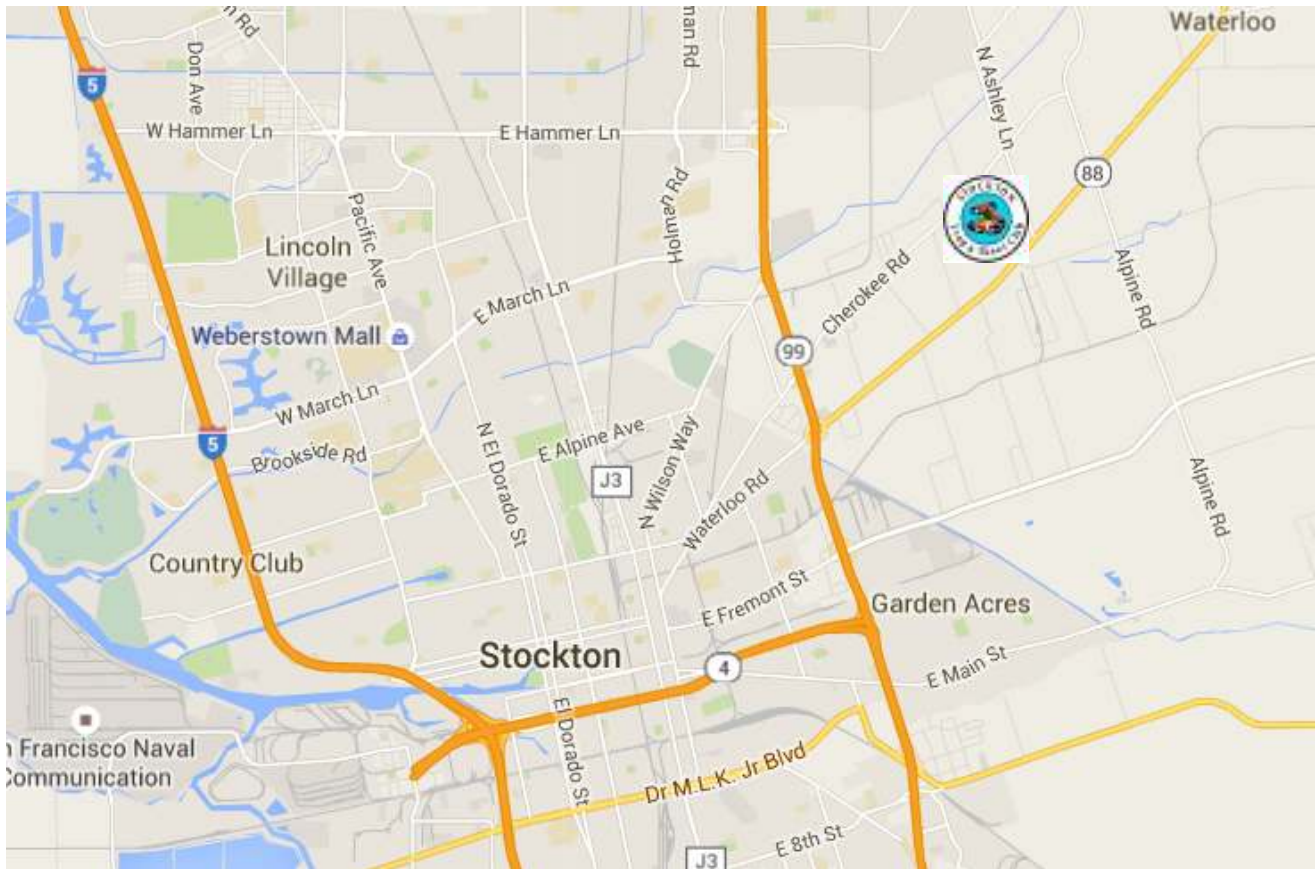

Maps and Gun Club Information

From Highway 99 take Waterloo Road East
Go approx. 3 miles to Ashley Lane and turn Left
The Club is on the Left. Look for the sign

STOCKTON TRAP AND SKEET CLUB 4343 N Ashley Lane Stockton, CA 95215
PHONE: 209.931.6803 Club website: www.stocktongunclub.com